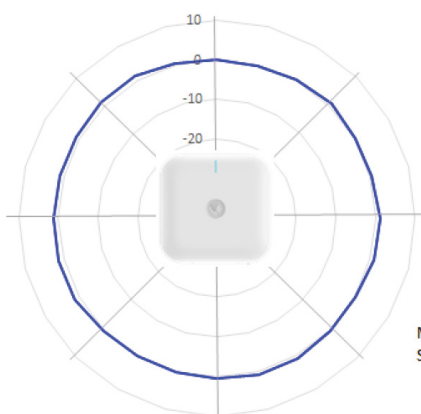

## Antenna Patterns

4x4 2.4 GHz Azimuth

Max Gain (dB): 10  
Scale: 10dB/Div

4x4 2.4 GHz Elevation

Max Gain (dB): 10  
Scale: 10dB/Div

4x4 5 GHz Azimuth

Max Gain (dB): 10  
Scale: 10dB/Div

4x4 5 GHz Elevation

Max Gain (dB): 10  
Scale: 10dB/Div

8x8 5 GHz Azimuth

Max Gain (dB): 10  
Scale: 10dB/Div

8x8 5 GHz Elevation

Max Gain (dB): 10  
Scale: 10dB/Div