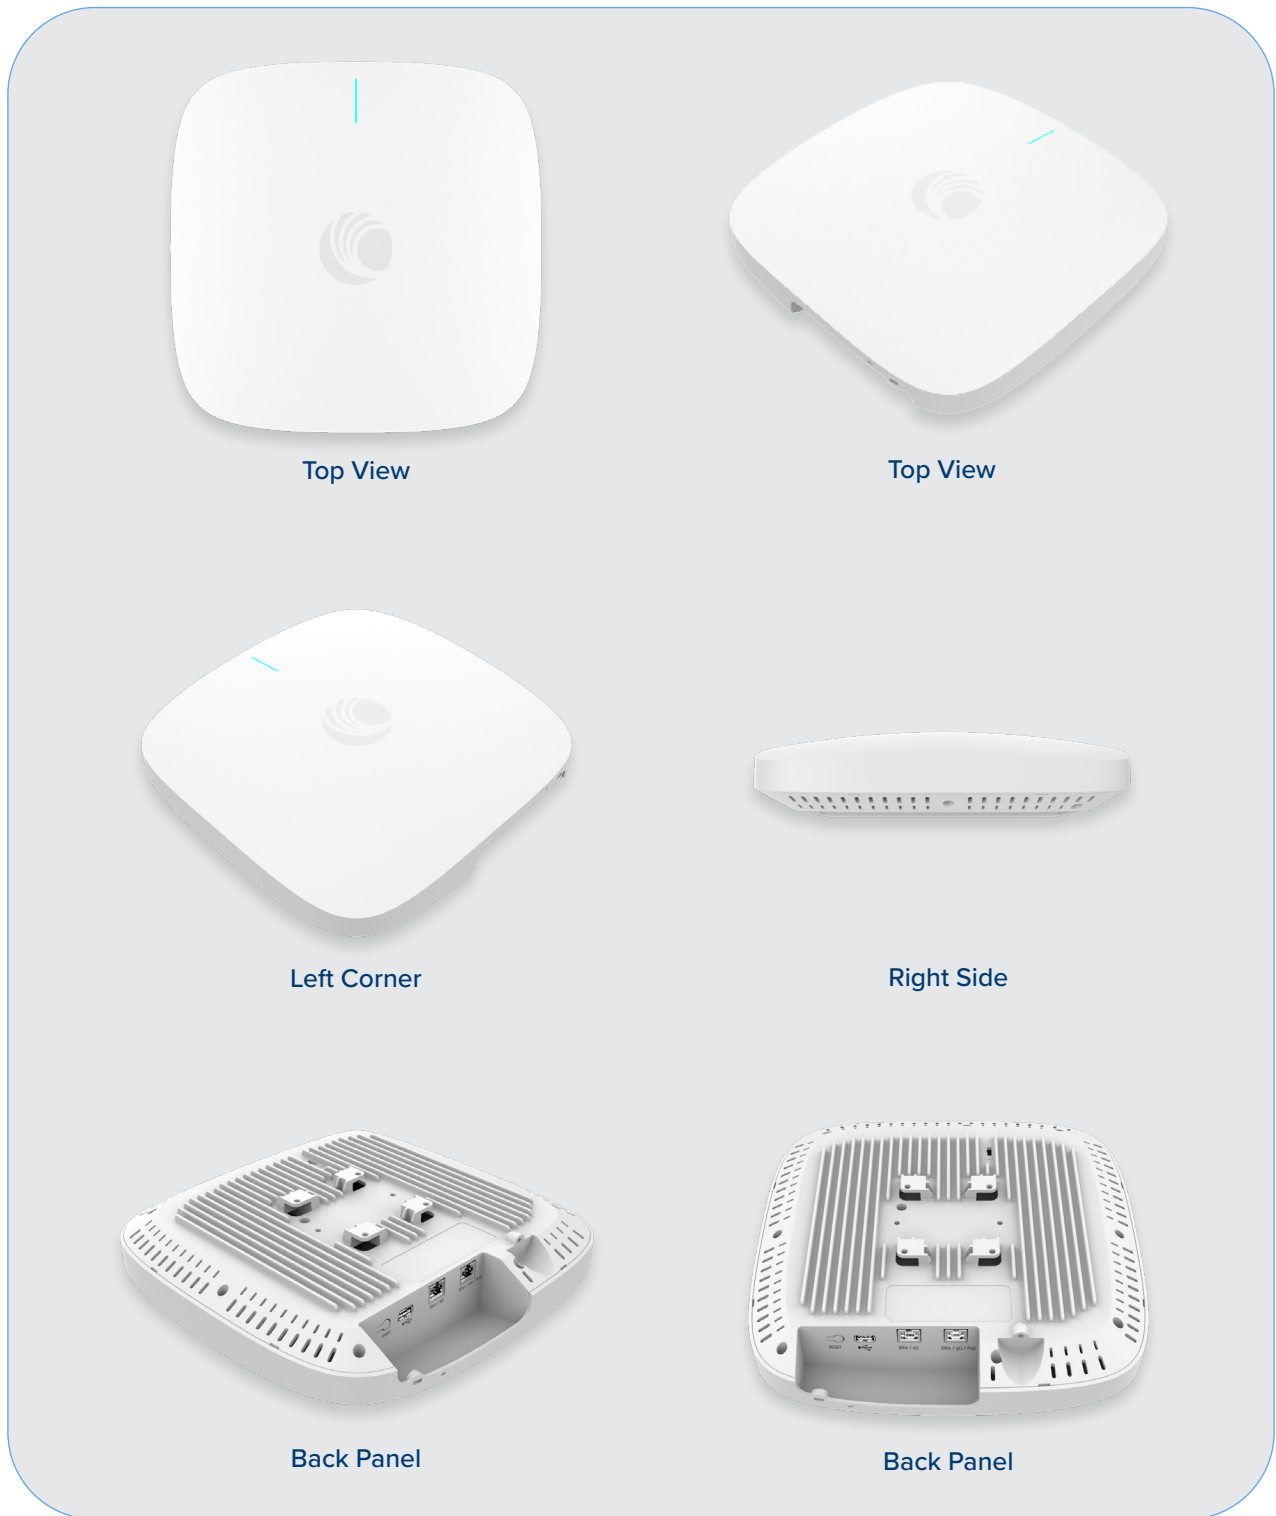

XE5-8 Wi-Fi 6/6E Indoor Access Point