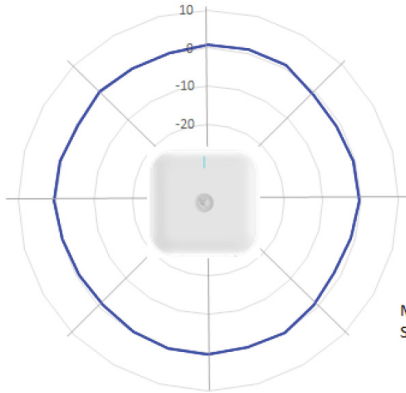

XE5-8 Wi-Fi 6/6E Indoor Access Point

Antenna Patterns

4x4 2.4 GHz Azimuth

Max Gain (dB): 10
Scale: 10dB/Div