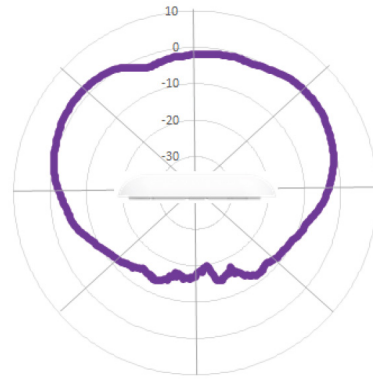

### Standards

<b>Wi-Fi Protocols</b>	VHT MCS rates, 16/64/256/1024/4096-QAM, 20/40/80/160 MHz
	TWT, Long OFDM Symbol, Transmit beamforming, Airtime Fairness, AMSDU, AMPDU, RIFS, STBC, LDPC, MIMO Power Save, MRC, BPSK, QPSK, CCK, DSSS, OFDM, OFDMA, UL/DL MU-MIMO
	IEEE 802.11 a/ac/ax/b/d/e/g/h/i/j/k/n/r/s/u/v

## Antenna Patterns

4x4 2.4 GHz Azimuth

Max Gain (dB): 10  
Scale: 10dB/Div

4x4 2.4 GHz Elevation

Max Gain (dB): 10  
Scale: 10dB/Div

4x4 5 GHz Azimuth

Max Gain (dB): 10  
Scale: 10dB/Div

4x4 5 GHz Elevation

Max Gain (dB): 10  
Scale: 10dB/Div

8x8 5 GHz Azimuth

Max Gain (dB): 10  
Scale: 10dB/Div

8x8 5 GHz Elevation

Max Gain (dB): 10  
Scale: 10dB/Div