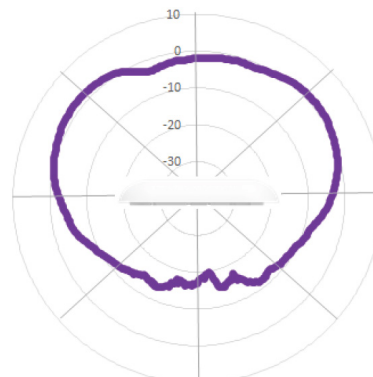

## Antenna Patterns

4x4 2.4 GHz Azimuth

Max Gain (dB): 10  
Scale: 10dB/Div

4x4 2.4 GHz Elevation

Max Gain (dB): 10  
Scale: 10dB/Div

4x4 5 GHz Azimuth

Max Gain (dB): 10  
Scale: 10dB/Div

4x4 5 GHz Elevation

Max Gain (dB): 10  
Scale: 10dB/Div

8x8 5 GHz Azimuth

Max Gain (dB): 10  
Scale: 10dB/Div

8x8 5 GHz Elevation

Max Gain (dB): 10  
Scale: 10dB/Div