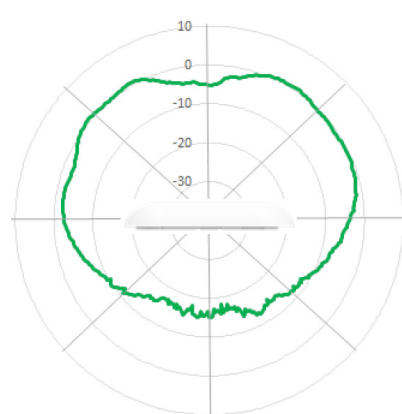

## Antenna Patterns

4x4 2.4 GHz Azimuth

Max Gain (dB): 10  
Scale: 10dB/Div

4x4 2.4 GHz Elevation

Max Gain (dB): 10  
Scale: 10dB/Div

4x4 5 GHz Azimuth

Max Gain (dB): 10  
Scale: 10dB/Div

4x4 5 GHz Elevation

Max Gain (dB): 10  
Scale: 10dB/Div

8x8 5 GHz Azimuth

Max Gain (dB): 10  
Scale: 10dB/Div

8x8 5 GHz Elevation

Max Gain (dB): 10  
Scale: 10dB/Div