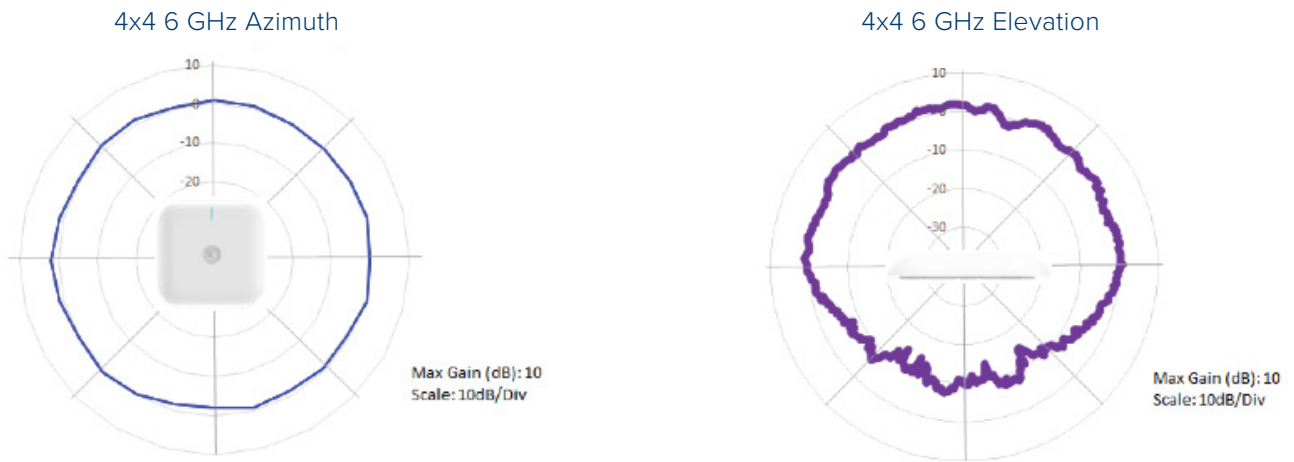

XE5-8 Wi-Fi 6/6E Indoor Access Point

Antenna Patterns

XE5-8 Ordering Information

Regulatory Model XE5-8

XE5-8X00A00-US Indoor 5-Radio Wi-Fi 6/6E Access Point. SDR 802.11ax 8x8/4x4, US

XE5-8X00A00-EU Indoor 5-Radio Wi-Fi 6/6E Access Point. SDR 802.11ax 8x8/4x4, EU

XE5-8X00A00-RoW Indoor 5-Radio Wi-Fi 6/6E Access Point. SDR 802.11ax 8x8/4x4, RoW

XE5-8X00A00-CA Indoor 5-Radio Wi-Fi 6/6E Access Point. SDR 802.11ax 8x8/4x4, CA

N000000L142A PoE injector, 60W, 5 GbE, Indoor, Energy Level 6 Supply

AX-E510RBKT-WW Shock mount bracket

cnMaestro X Ordering Information

MSX-SUB-T3-1 cnMaestro X for Enterprise: Advanced management and includes Cambium Care Pro Support; 1-year term

MSX-SUB-T3-3 cnMaestro X for Enterprise: Advanced management and includes Cambium Care Pro Support; 3-year term

MSX-SUB-T3-5 cnMaestro X for Enterprise: Advanced management and includes Cambium Care Pro Support; 5-year term

MSX-SUB-T3-M cnMaestro X for Enterprise: Advanced management and includes Cambium Care Pro Support; 1-month term