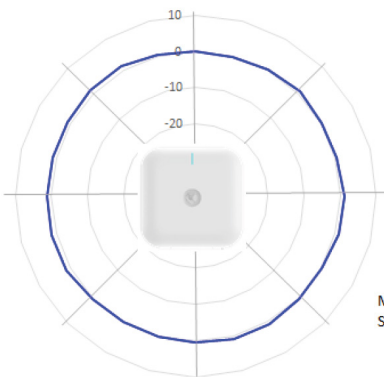

## Antenna Patterns

4x4 2.4 GHz Azimuth

Max Gain (dB): 10  
Scale: 10dB/Div

4x4 2.4 GHz Elevation

Max Gain (dB): 10  
Scale: 10dB/Div

4x4 5 GHz Azimuth

Max Gain (dB): 10  
Scale: 10dB/Div

4x4 5 GHz Elevation

Max Gain (dB): 10  
Scale: 10dB/Div

8x8 5 GHz Azimuth

Max Gain (dB): 10  
Scale: 10dB/Div

8x8 5 GHz Elevation

Max Gain (dB): 10  
Scale: 10dB/Div